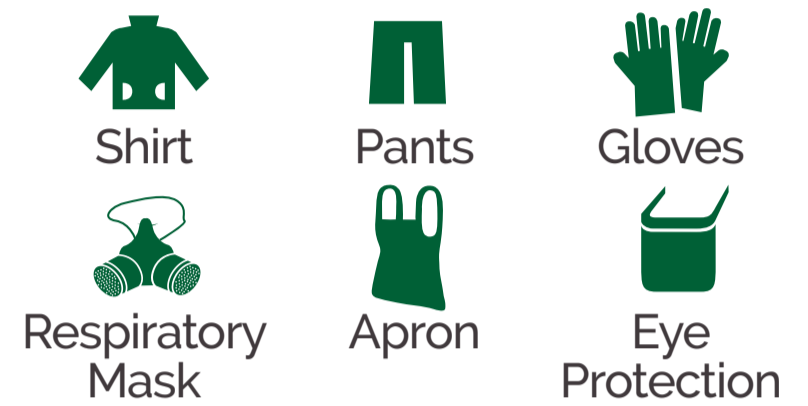

FOR YOUR HEALTH AND THAT OF YOUR FAMILY WEAR THE CORRECT PROTECTIVE GEAR

WHEN HANDLING PESTICIDES ALWAYS USE:

WHEN MEASURING AND MIXING PESTICIDES ALWAYS USE:

Shirt

Pants

Gloves

Respiratory Mask

Apron

Eye Protection

WHEN APPLYING PESTICIDES ALWAYS USE:

Respiratory Mask

Shirt

Pants

Boots

Gloves

WHEN WASHING AND CLEANING THE SPRAYER ALWAYS USE: