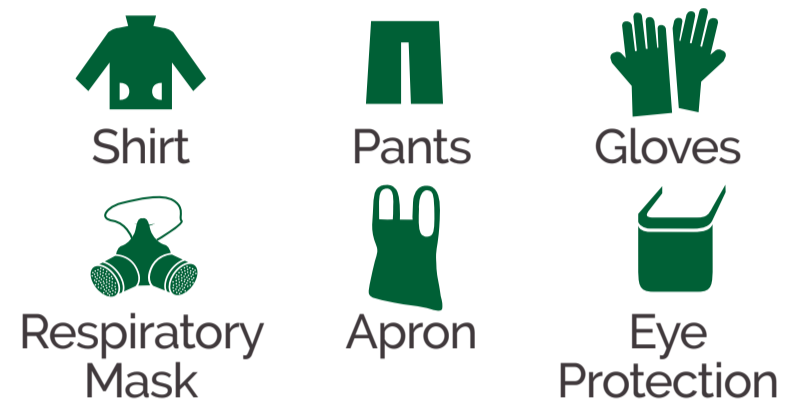

FOR YOUR HEALTH AND THAT OF YOUR FAMILY WEAR THE CORRECT PROTECTIVE GEAR

WHEN HANDLING PESTICIDES ALWAYS USE:

WHEN MEASURING AND MIXING PESTICIDES ALWAYS USE:

WHEN APPLYING PESTICIDES ALWAYS USE:

WHEN WASHING AND CLEANING THE SPRAYER ALWAYS USE: